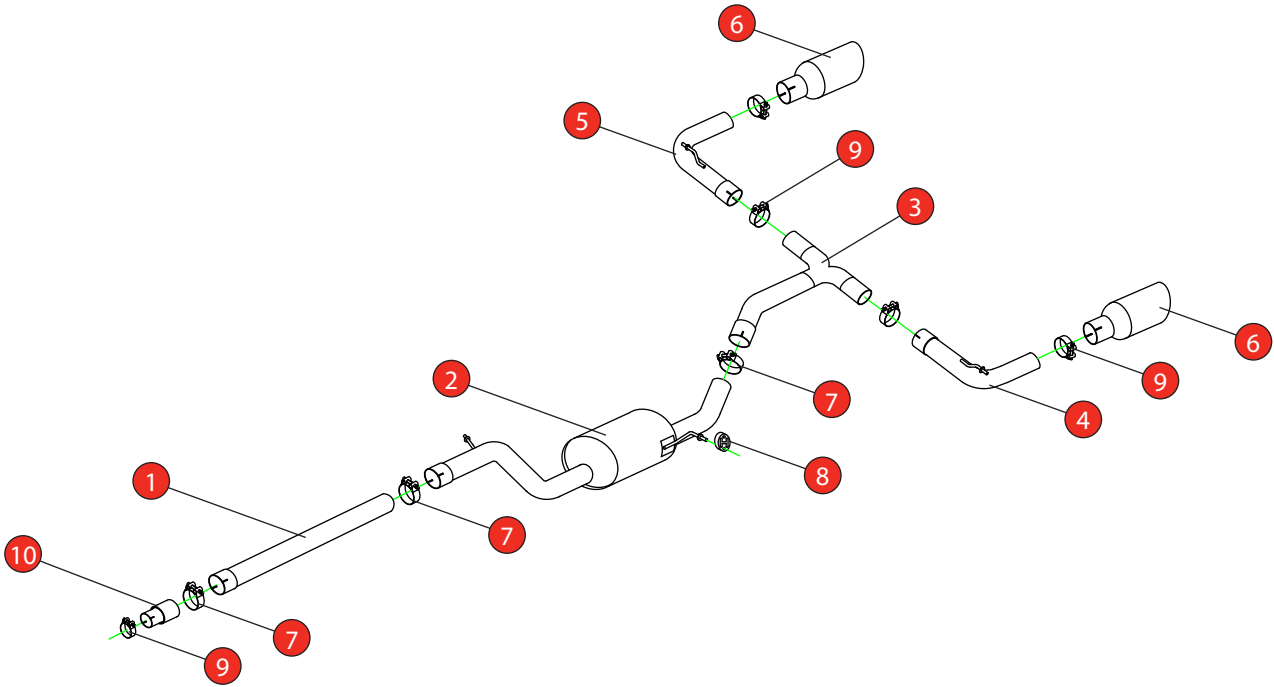

Car	VW MK7 Golf GTi / Clubsport & Clubsport S	Part No.	SVWS043
Year	2013-2016	Fit Kits	318FK
Notes	Where not supplied use original fittings	Features	Pipe Diameter:- 76mm

Estimated Fitting Time: 1 Hour

NO.	PART NO.	DESCRIPTION	QTY
1	641VW	Non-resonated Front Section	1
2	644VW	Resonated Centre Section	1
3	720VW	'Y' Piece	1
4	721VW	L/H Trim Connecting Pipe	1
5	722VW	R/H Trim Connecting Pipe	1
6	Z023.10061	Ø100mm Polished Daytona Trim	2
Fit Kit			
7	Z016.10062	79mm H/D Clamp	3
8	Z016.10057	Hanging Rubber	1
9	Z016.10064	63-68mm Clamp	5
10	AD01	Adaptor (USE TO FIT TO O.E SYSTEM)	1

DATE	14/04/2023
ISSUE	07
AUTHORISED	S Shipley

NOTE: ENSURE SCORPION SYSTEM IS CLEAR OF MOVING PARTS AND ALL ORIGINAL FUNCTIONS WORK CORRECTLY.

STAY CONNECTED TO RED POWER.